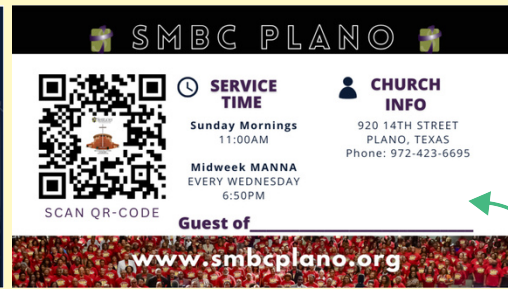

## SPIRIT OF SHILOH

[www.smbcplano.org](http://www.smbcplano.org)

[f](#) [@](#) [@SMBCPLANOTX](#)

SMBC is on a mission to Fill the House on **Sunday, April 6**, and we need **YOUR** help! The "Fill the House" Business Card Campaign is a churchwide outreach effort designed to encourage members to personally invite others to worship, fellowship, and grow in faith at SMBC. Inspired by Luke 14:23, this initiative encourages members to pick up business cards from the desk, share them with others, and invite them to worship. Whether at work, the store, or in the neighborhood, a personal invitation can make a difference.